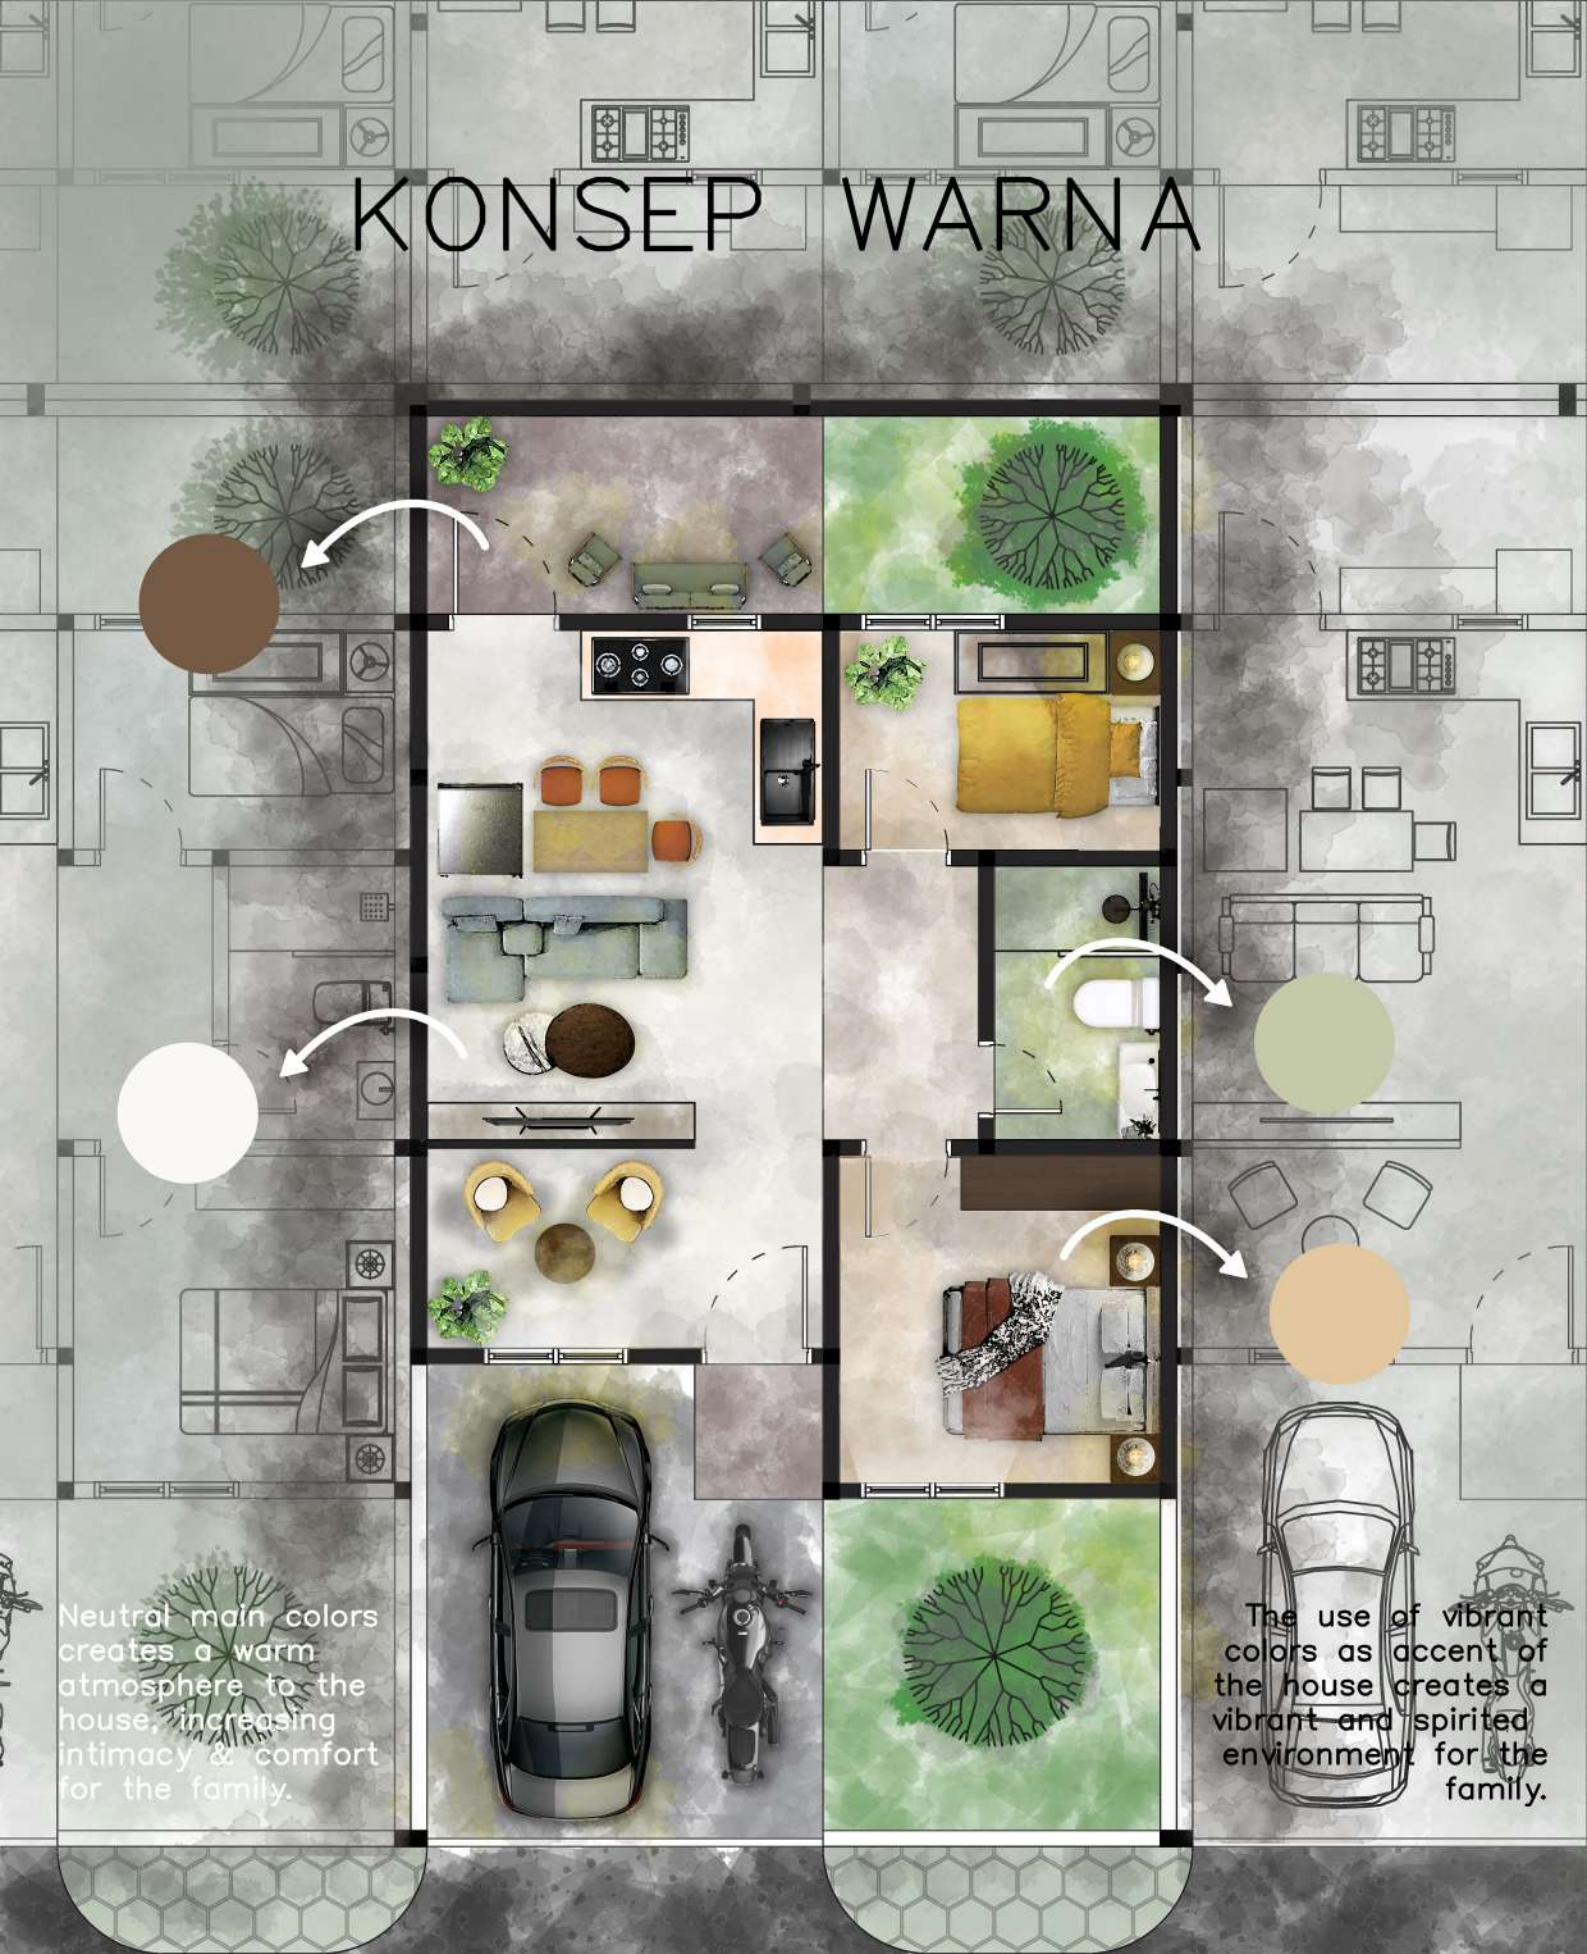

KONSEP LAYOUT

KETERANGAN:

- 1 CARPORT
- 2 TAMAN
- 3 TERAS
- 4 RUANG TAMU
- 5 RUANG KELUARGA
- 6 RUANG MAKAN
- 7 DAPUR
- 8 KAMAR TIDUR UTAMA
- 9 KAMAR TIDUR ANAK
- 10 KAMAR MANDI
- 11 OUTDOOR TERAS
- 12 TAMAN BELAKANG

KONSEP WARNA

Neutral main colors creates a warm atmosphere to the house, increasing intimacy & comfort for the family.

The use of vibrant colors as accent of the house creates a vibrant and spirited environment for the family.

- MAIN COLORS :
- Brown
 - Orange
 - Green
 - White

- ACCENT COLORS :
- Blue
 - Red
 - Yellow

KONSEP MATERIAL

The use of materials that are durable and safe to help easy maintenance, also friendly materials for users.

KONSEP SIRKULASI

KONSEP BUKAAN