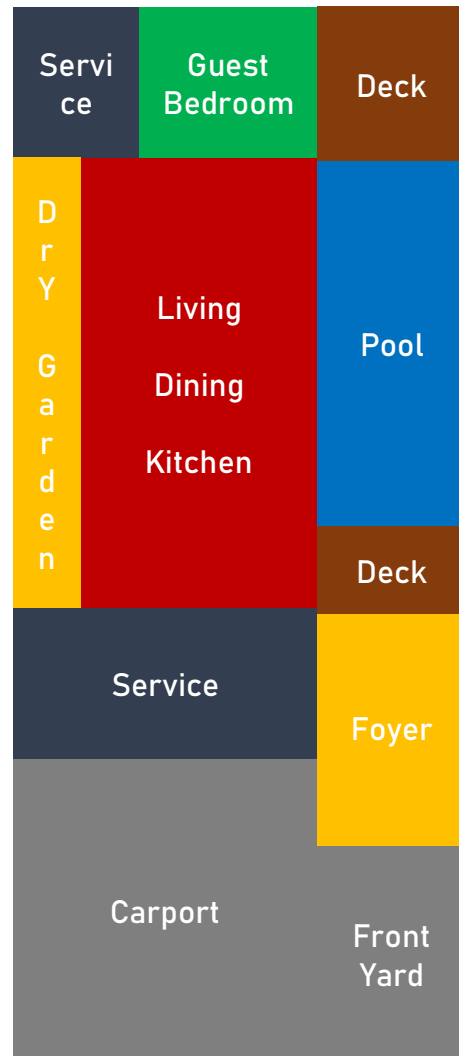

First Floor