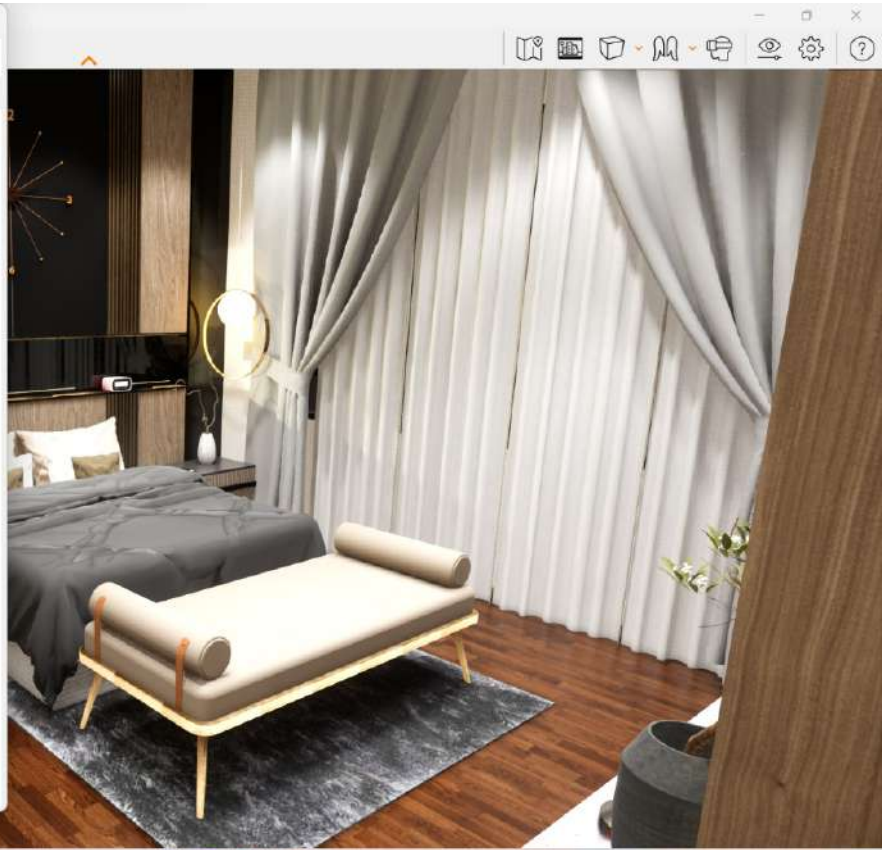

Auto Exposure

Exposure 50 %

Field of View 90 ° (Horizontal)

Depth of Field 0 %

Auto Focus

Focal Point 0.10 m

Rendering Quality

Draft Medium High Ultra