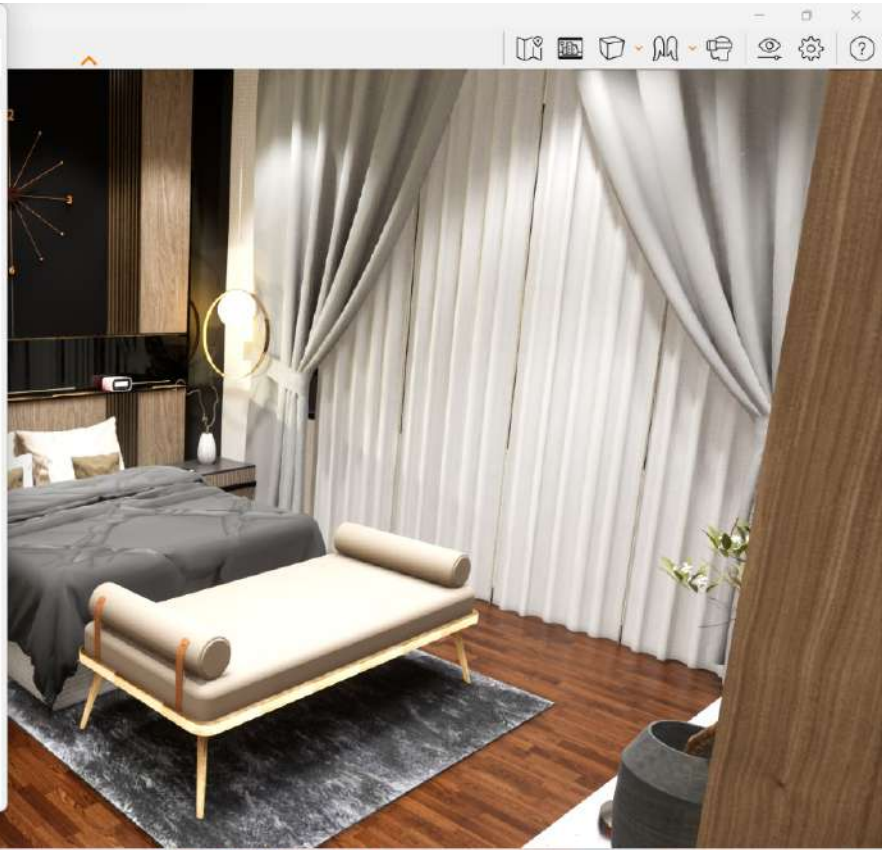

Night Sky Brightness 100 %

Shadow Sharpness 50 %

Artificial Light Brightness 200 %

Ambient Brightness 100 %

Wind

Intensity 25 %

Direction Angle 0 °

Enscape - 2016 Visual Settings

Custom Preset

Main Image Atmosphere Sky Output

White Background

Horizon

Source: Clear

Rotation: 0 °

Moon Size: 100 %

Clouds