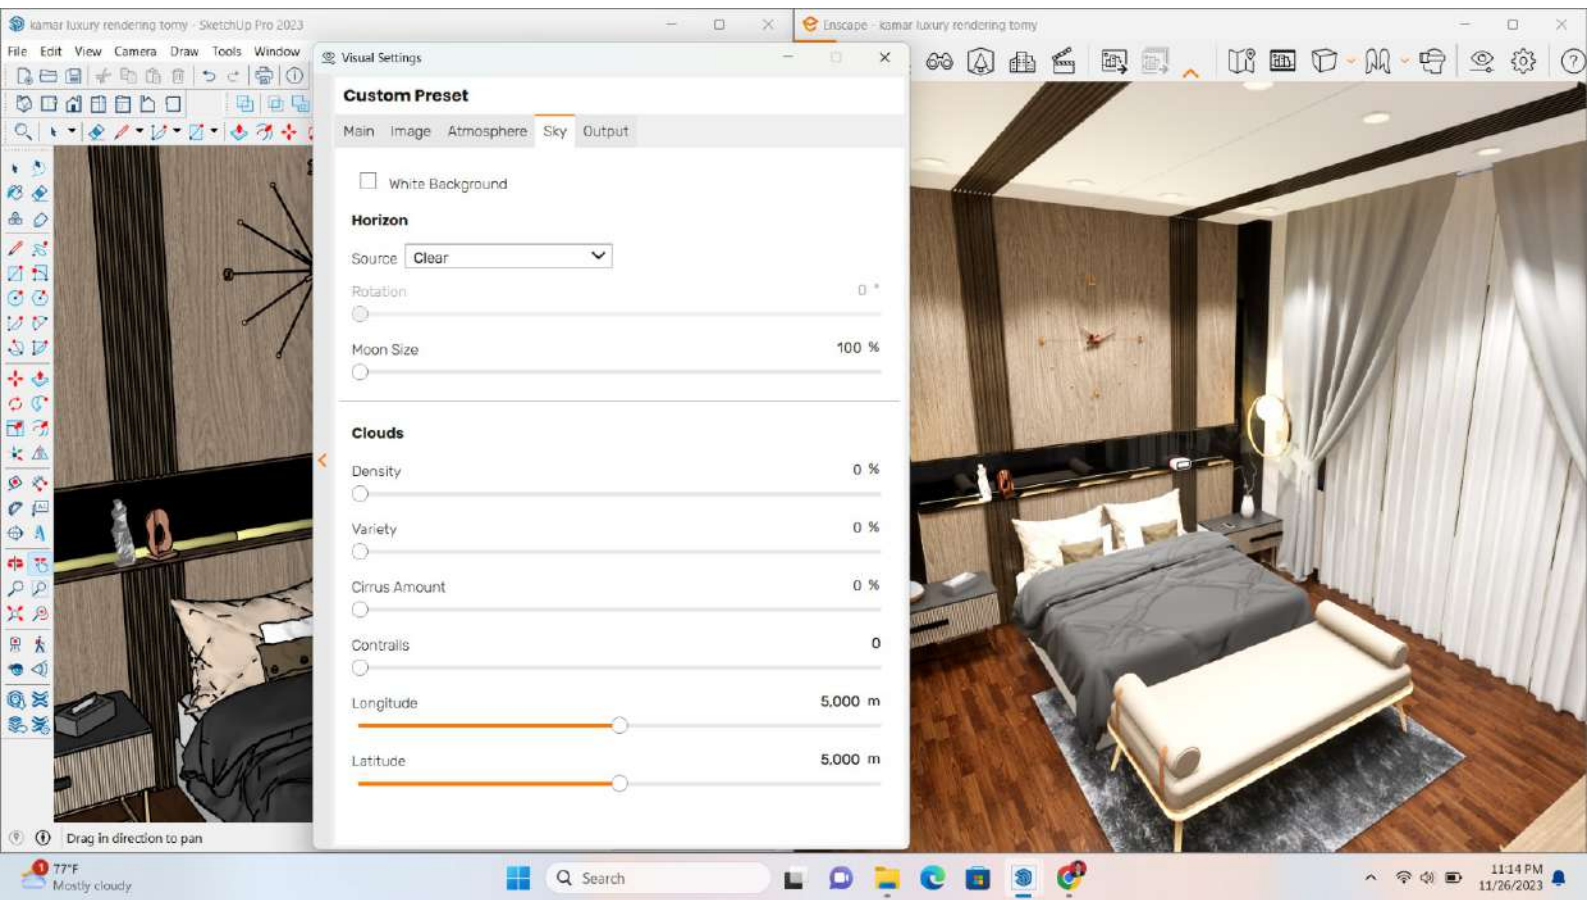

Custom Preset

Main Image Atmosphere Sky Output

☐ White Background

Horizon

Source

Rotation

Moon Size

Clouds

Density

Variety

Cirrus Amount

Contrails

Longitude

Latitude