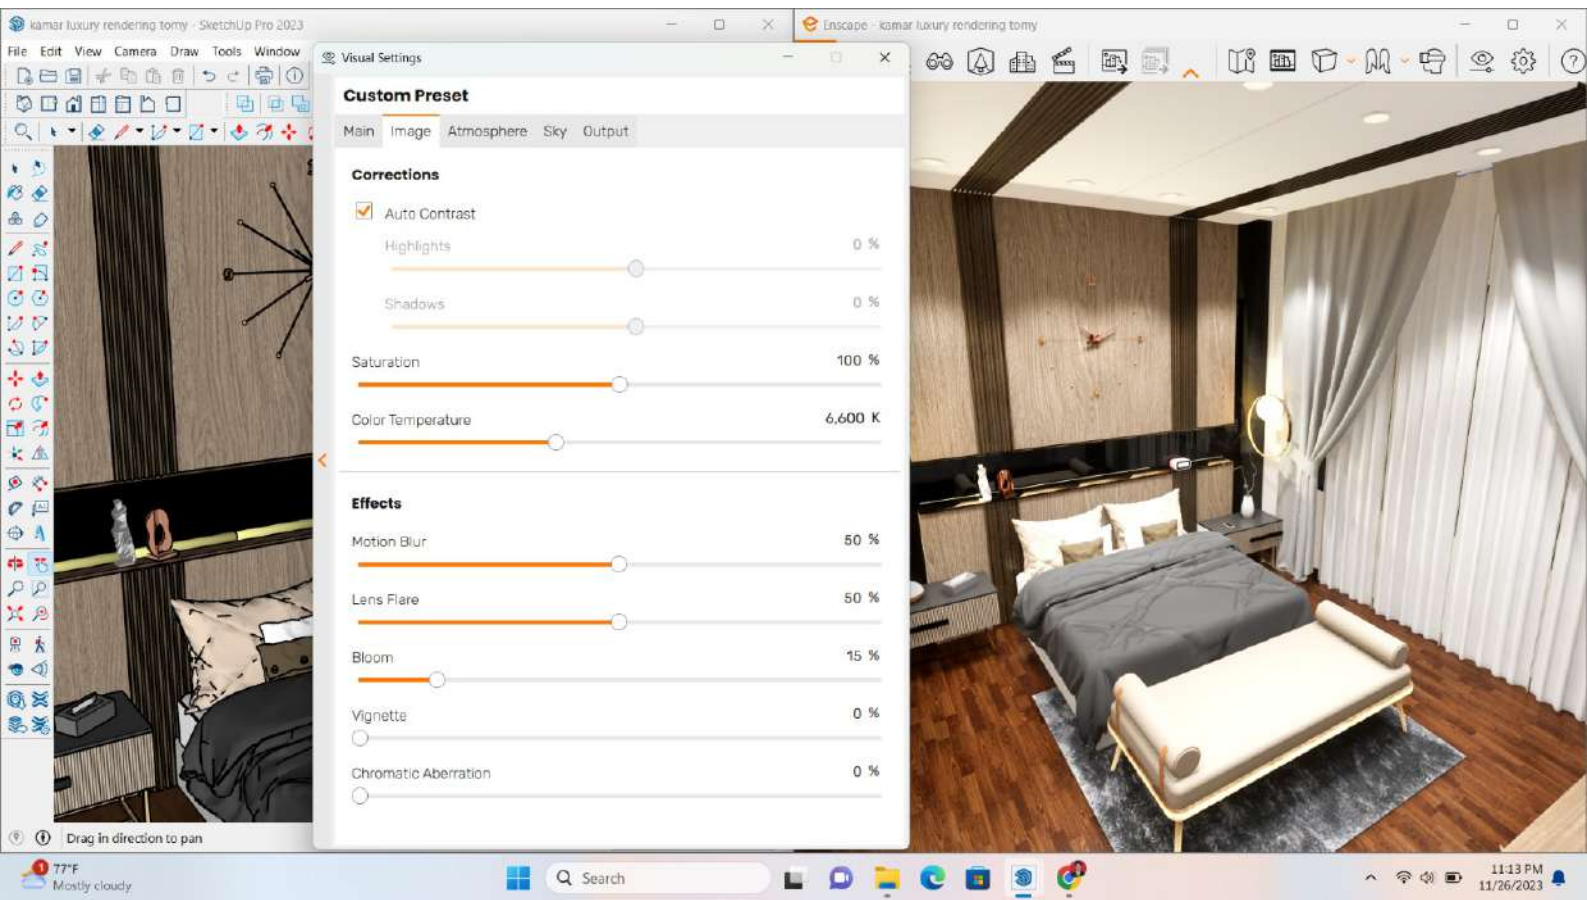

Custom Preset

Main | Image | Atmosphere | Sky | Output

Corrections

- ☒ Auto Contrast
  - Highlights 0 %
  - Shadows 0 %
- Saturation 100 %
- Color Temperature 6,600 K

Effects

- Motion Blur 50 %
- Lens Flare 50 %
- Bloom 15 %
- Vignette 0 %
- Chromatic Aberration 0 %