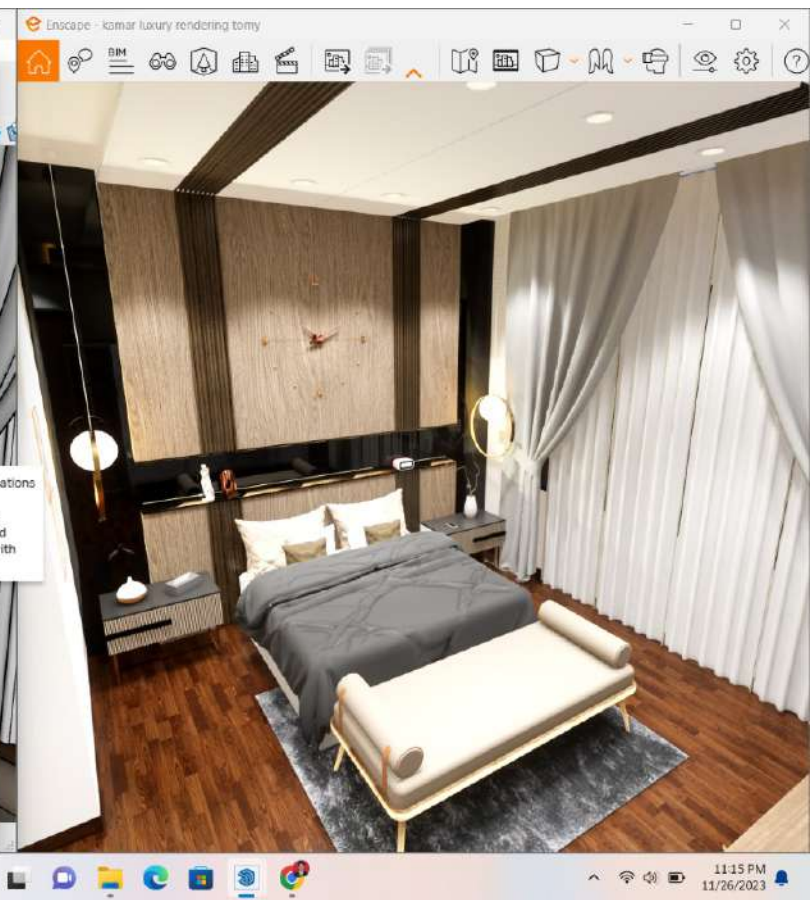

kamar luxury rendering tomy - SketchUp Pro 2023

File Edit View Camera Draw Tools Window Extensions Help

Enscape Material Editor - [0036_BurlyWood1]

Search

Materials

- Buty na obcasie - zolty
- [0003_DeepPink]1
- [0006_Pink]1
- [0007_MistyRose]1
- [0036_BurlyWood]1
- [0036_BurlyWood]2
- [0036_BurlyWood]3
- [0136_Charcoal]1
- [0137_Black]1
- [Aluminum]1
- [Carpet_Berber_Multi]4
- [Carpet_Berber_Multi]5
- [Carpet_Berber_Multi]6
- [Carpet_Berber_Patter...
- [Carpet_Loop_Pattern...
- [Carpet_Loop_Pattern...
- [Carpet_Loop_Pattern...
- [Carpet_Pattern_Squa...
- [Carpet_Plush_Charco...
- [Carpet_Plush_Charco...
- [Carpet_Plush_Charco...

Type Generic

Albedo

Texture

Color

Tint Color

Image Fade 100.0 %

Height Map

Type Bump map

Texture Use Alt

Amount

Reflections

Texture Use Albedo

Roughness 90.0 %

Metallic 0.0 %

Specular 50.0 %

77°F Mostly cloudy

Search

11:15 PM 11/26/2023